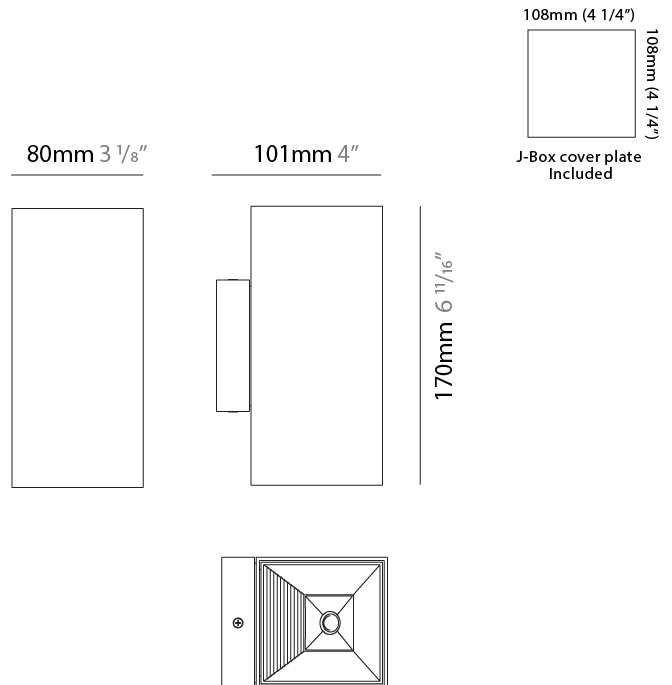

DAU SINGLE SURFACE

D93152R9-

base number   Finish
Options

PROJECT	_____
TYPE	_____
SPECIFIER	_____
QUANTITY	_____
DATE	_____

1. To build a product code in our configurator select the specify button on the base model # product page
2. To build a manual product code on this datasheet choose from the options listed below in blue font and add the suffix to the base model #

GENERAL

Series: Dau _____
Subseries: Dau Single _____
Brand: Milan _____
Division: Design _____
Mounting Type: Surface _____
Mounting Location: Wall _____
Subcategory: Up/Down Light _____

PHYSICAL

Shape: Rectangle _____
Length (mm): 80 _____
Length (in): 3 1/8 _____
Height (mm): 170 _____
Height (in): 6 11/16 _____
Extension (mm): 101 _____
Extension (in): 4 _____
Light Distribution: Direct / Indirect _____
Fixture Finish: BAL / MWL / BSL _____
Fixture Material: Extruded Aluminum _____

ELECTRICAL

Lamp Type: LED _____
Input Wattage (W): 14 _____
Dimming: Electronic Low Voltage Dimming _____
Input Voltage (V): 120Vac Direct Line _____

LED

Number of LEDs: 2 _____
Color Temperature (°K): 3000 _____
Max. Delivered Lumen (lm): 1330 _____
CRI: >90 CRI _____
Lamp Life (hrs): 50000 _____

OPTICAL

RATINGS AND CERTIFICATIONS

Certified By: Certified for North American Standards _____
IP rating: IP44 _____