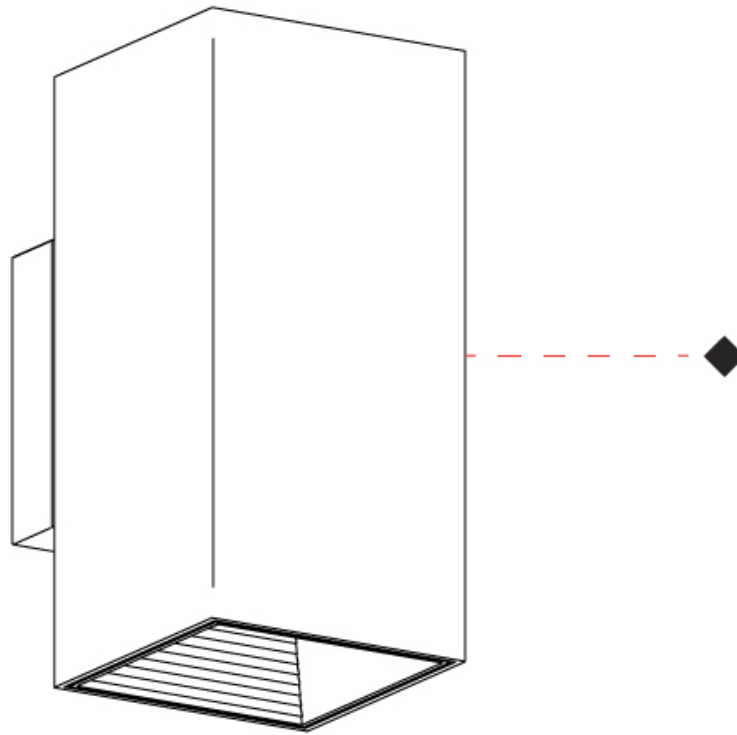

DAU SINGLE SURFACE

D93152R9-

PROJECT

TYPE

SPECIFIER

QUANTITY

DATE

D