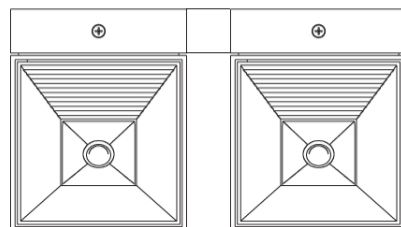

#### RATINGS AND CERTIFICATIONS

Certified By: Certified for North American Standards \_\_\_\_\_  
 IP rating: IP20 \_\_\_\_\_

108mm (4 1/4")  
 108mm (4 1/4")  
 J-Box cover plate Included

180mm 7 1/16"

101mm 4"